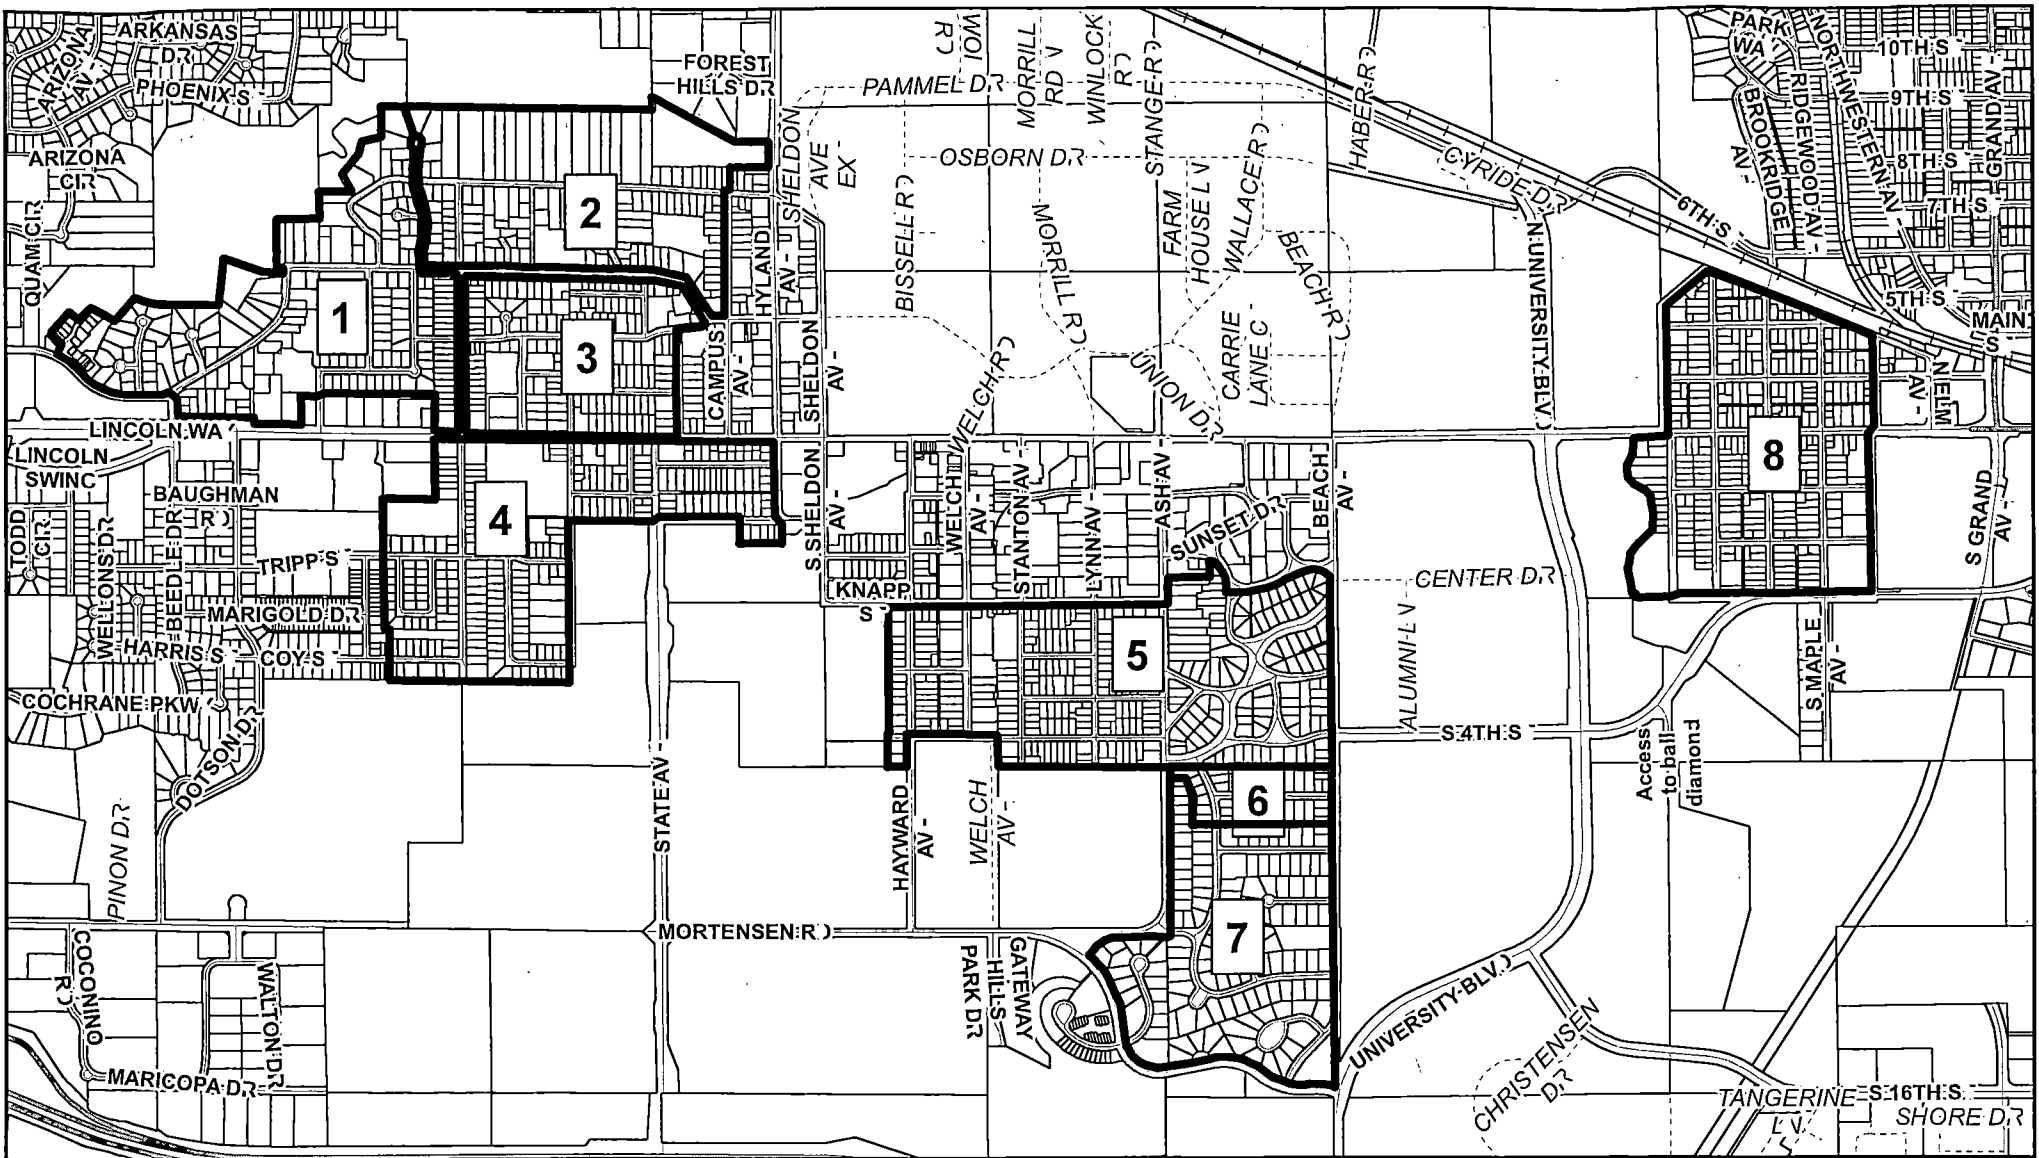

WHEREAS, Ordinance No. 4343 defines “Near Campus Neighborhoods” in Ames *Municipal Code* section 13.201 by stating that such neighborhoods will be established by Resolution of the City Council; and,

WHEREAS, the Council has voted to include as “Near Campus Neighborhoods” the neighborhoods commonly known as: Edwards, Oak-Wood-Forest, Westside, SCAN-North, SCAN-South, Colonial Village, College Creek/Old Ames Middle School and Oak-Riverside; and,

Resolution declared adopted and signed by the Mayor this 24th day of April, 2018.

Near Campus Neighborhoods

- | | |
|---|--|
| <input type="checkbox"/> 1. Edwards | <input type="checkbox"/> 6. Colonial Village |
| <input type="checkbox"/> 2. Oak-Wood-Forest | <input type="checkbox"/> 7. SCAN - South |
| <input type="checkbox"/> 3. Westside | <input type="checkbox"/> 8. Oak-Riverside |
| <input type="checkbox"/> 4. CCOAMS | |
| <input type="checkbox"/> 5. SCAN - North | |