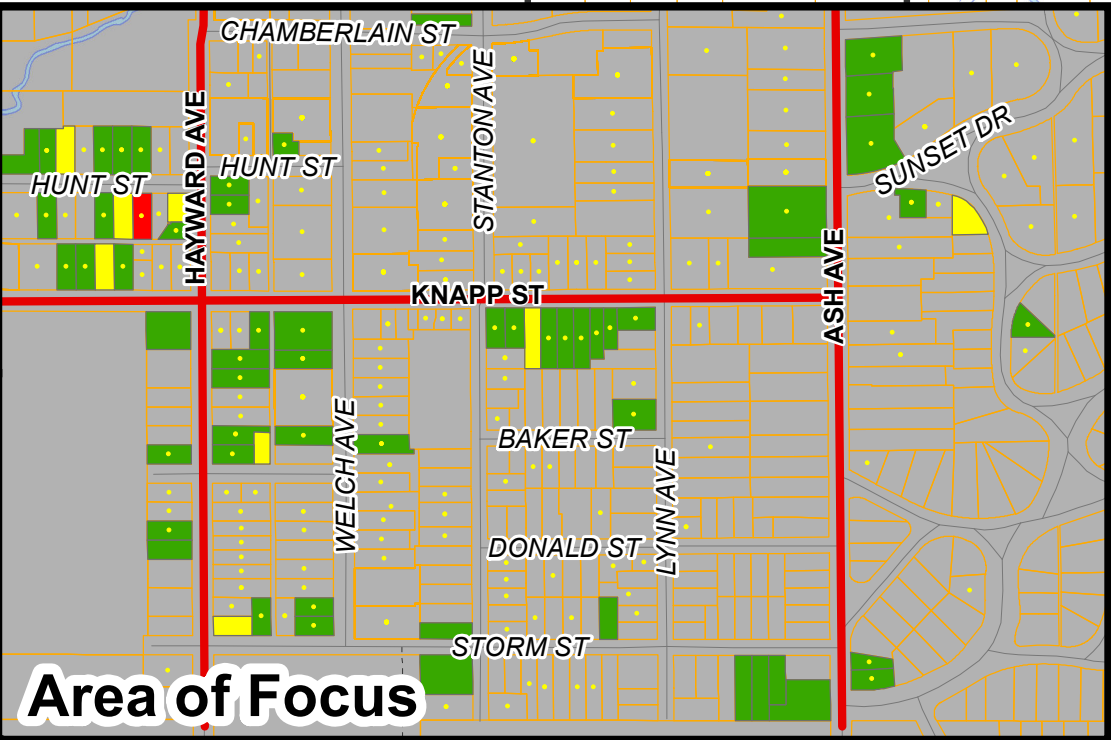

2010/11 Snow Removal

Area of Focus

Legend

- Parcels
- Ames City Boundary
- 10/11 Rental Property

10/11 Snow Removal

Notices

- 1 (194)
- 2 (19)
- 3 (1)

Map created by City of Ames
Public Works Department