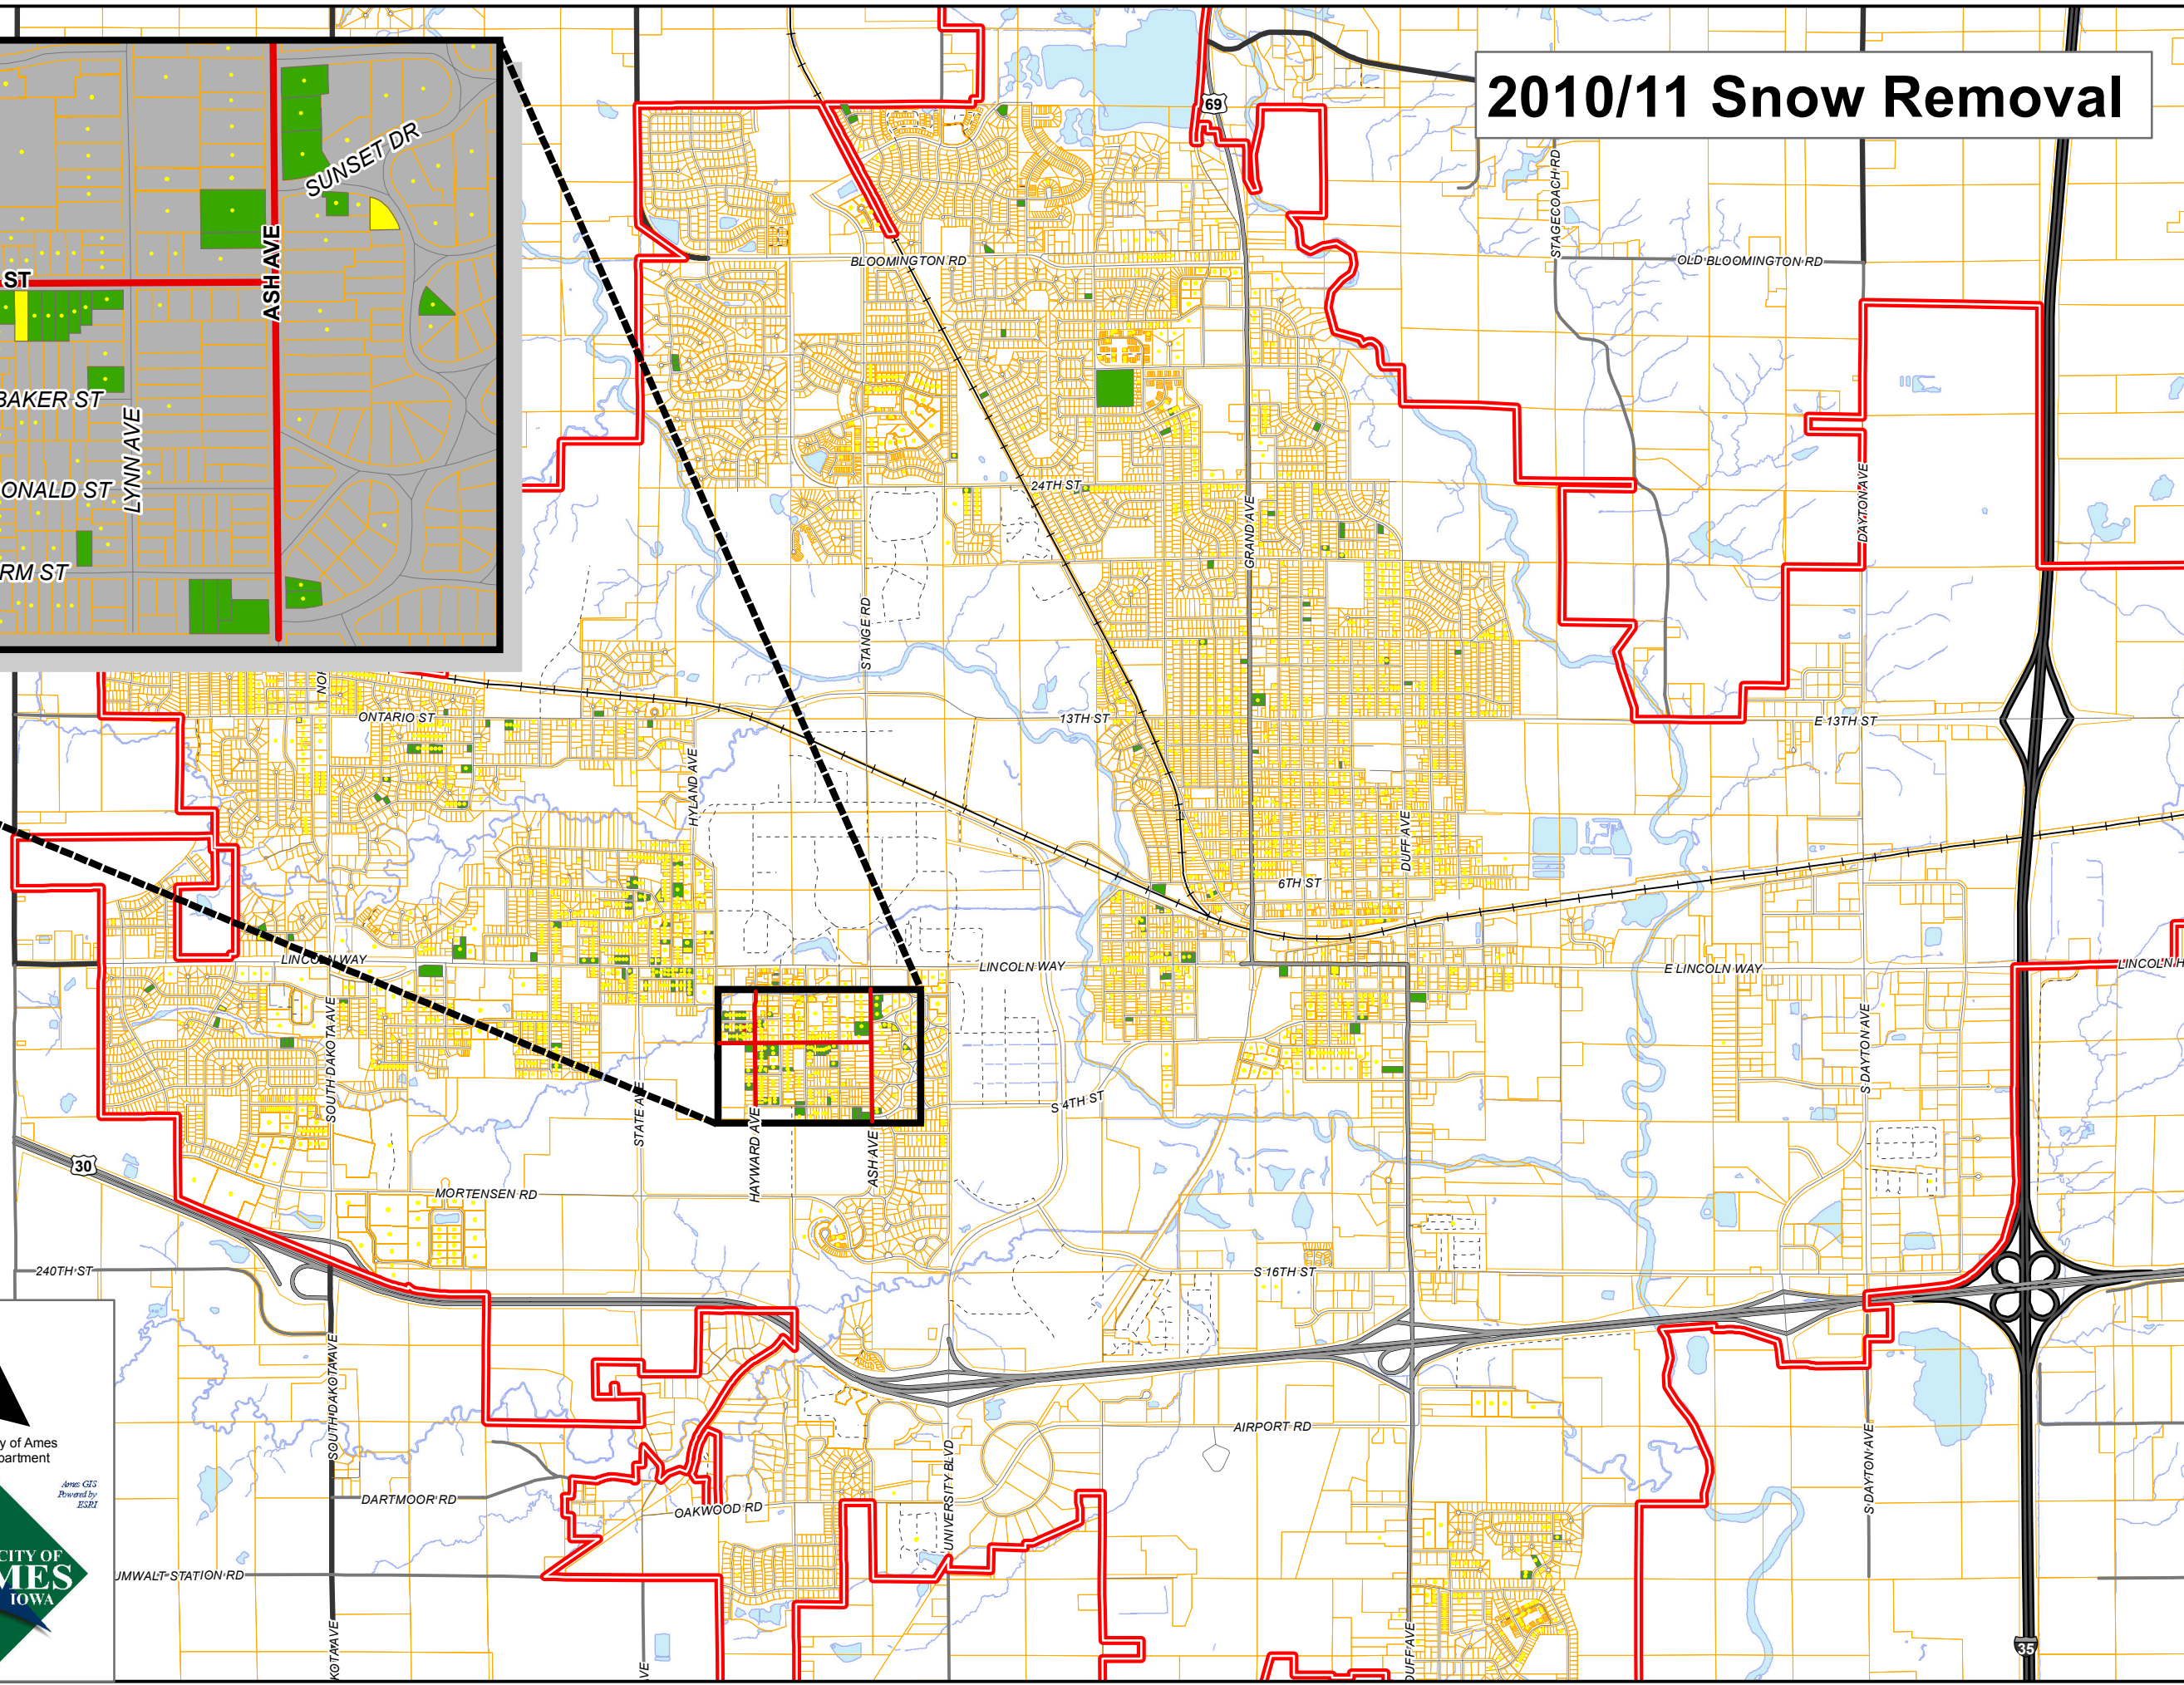

2010/11 Snow Removal

Area of Focus

Legend

- Parcels
- Ames City Boundary
- 10/11 Rental Property

10/11 Snow Removal

Notices

- 1 (194)
- 2 (19)
- 3 (1)

Map created by City of Ames
Public Works Department